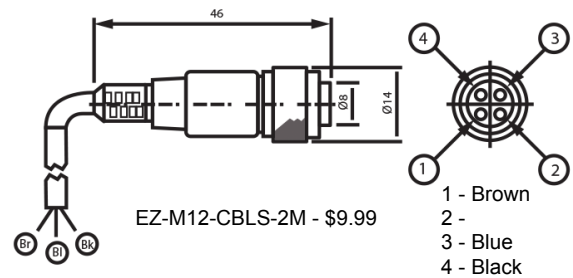

EZ Prox® Quick Connect Cables

Available Quick Connect cables include:

- Industry standard M8 and M12 screw-lock connectors
- One male and one female connector
- Axial and right-angle connector models
- 2m cable lengths
- PVC (polyvinyl chloride) jacket for typical industrial applications
- IP67 rate

Right Angle Connector

2Mtr. (6.5ft.), 4.8mm (0.189") thick,
Black, Suitable for M12 Universal Male Connector

Straight Connector

2Mtr. (6.5ft.), 4.8mm (0.189") thick,
Black color, Suitable for M12 Universal Male Connector

Part Number	Description	Price
EZ-M12-CBLR-2M	EZ PROX CBL, M12 Conn, Right Ang, NB	See Web
EZ-M8-CBLS-2M-NB	EZ PROX CBL, M8, Straight, NB	
EZ-M12-CBLS-2M	EZ PROX CBL, M12 Conn, Straight, NB	
EZ-M8-CBLR-2M-NB	EZ PROX CBL, M8, Right Ang, NB	
EZ-M8-CBLS-2M-SS	EZ PROX CBL, M8, Straight, SS	
EZ-M12-CBLS-2M-SS	EZ PROX CBL, M12, Straight, SS	
EZ-M12-CBLR-2M-SS	EZ PROX CBL, M12, Right Ang, SS	
EZ-M8-CBLR-2M-SS	EZ PROX CBL, M8, Right Ang, SS	