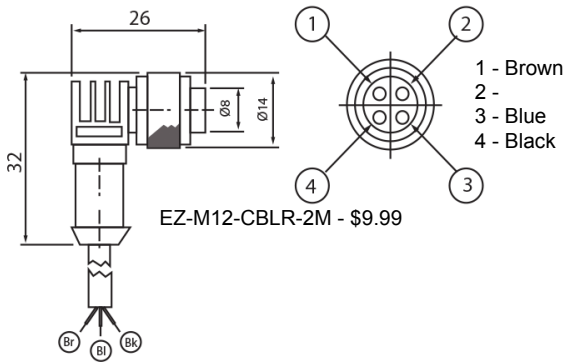

EZ Prox® Quick Connect Cables

Available Quick Connect cables include:

- Industry standard M8 and M12 screw-lock connectors
- One male and one female connector
- Axial and right-angle connector models
- 2m cable lengths
- PVC (polyvinyl chloride) jacket for typical industrial applications
- IP67 rate

Right Angle Connector

2Mtr. (6.5ft.), 4.8mm (0.189") thick,
Black, Suitable for M12 Universal Male Connector

Straight Connector

2Mtr. (6.5ft.), 4.8mm (0.189") thick,
Black color, Suitable for M12 Universal Male Connector

Part Number	Description	Price
EZ-M12-CBLR-2M	EZ PROX CBL, M12 Conn, Right Ang, NB	See Web
EZ-M8-CBLS-2M-NB	EZ PROX CBL, M8, Straight, NB	
EZ-M12-CBLS-2M	EZ PROX CBL, M12 Conn, Straight, NB	
EZ-M8-CBLR-2M-NB	EZ PROX CBL, M8, Right Ang, NB	
EZ-M8-CBLS-2M-SS	EZ PROX CBL, M8, Straight, SS	
EZ-M12-CBLS-2M-SS	EZ PROX CBL, M12, Straight, SS	
EZ-M12-CBLR-2M-SS	EZ PROX CBL, M12, Right Ang, SS	
EZ-M8-CBLR-2M-SS	EZ PROX CBL, M8, Right Ang, SS	